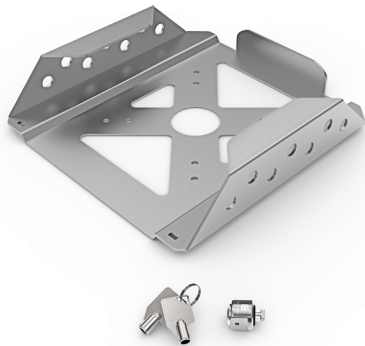

Next Level Work Desktop

Apple introduced the new Mac mini, supercharged by the Apple M2 chip. Compulocks' Mac mini mount is low profile, secured and easy to install.

The Mac mini mount is made of high-grade aluminum and is lightweight and secured with a keyed lock. It is compatible with all Mac mini models.